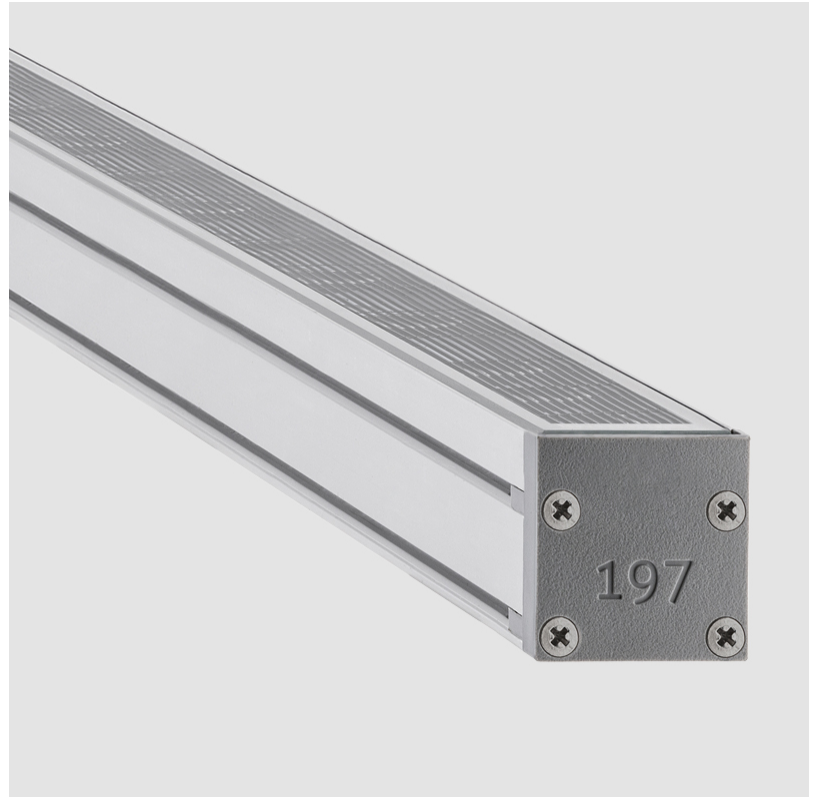

base number   Color   Lens
Temperature   Options

1. To build a product code in our configurator select the specify button on the base model # product page
2. To build a manual product code on this datasheet choose from the options listed below in blue font and add the suffix to the base model #

GENERAL

Series: Slash 30
Brand: Unonovesette
Division: Exterior
Mounting Type: Recessed
Mounting Location: In-Ground
Subcategory: Wallwash

PHYSICAL

Shape: Rectangle
Length (mm): 568
Length (in): 22 ³/₈"
Width (mm): 30
Width (in): 1 ³/₁₆"
Height (mm): 53.5
Height (in): 2 ¹/₈"
Light Distribution: Adjustable / Direct
Weight (kg): 0.46
Weight (lbs): 1.014
Diffuser: Extra clear tempered 6mm
Fixture Finish: ANA
Fixture Material: Extruded Aluminum
Cable Details: IP68 30cm Cable with Easy Lock system

ELECTRICAL

Lamp Type: LED
Input Wattage (W): 32
Total Output Wattage (W): 25
Dimming: Non-Dimmable
Driver Included: No
Driver Location: Remote
Driver Type: Constant Voltage - Universal
Driver Class: Class 2
Input Voltage (V): 120 - 277
Output Voltage (V): 24
Upon Request: Phase Dimming (120Vac only) / 0-10V Dimming

LED

Color Temperature (*K): 2200 / 2700 / 3000 / 4000
Max. Delivered Lumen (lm): 2280 (3000K)
CRI: >90 CRI
Lamp Life (hrs): 100000

OPTICAL

Optic*: 12 / 21 / 31 / 46 / 13x36
Adjustability: Tilt ±20°

RATINGS AND CERTIFICATIONS

Certified By: Certified for North American Standards
IP rating: IP67
IK Rating: IK06