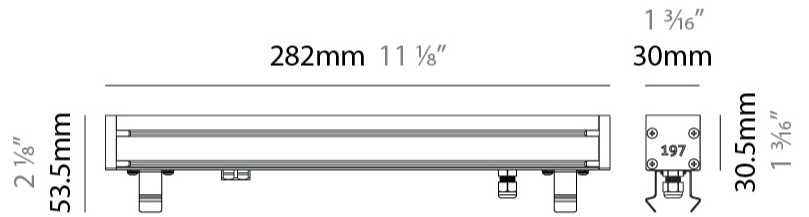

E12I0048- _____ - _____
base number   Color   Lens
                         Temperature   Options

1. To build a product code in our configurator select the specify button on the base model # product page
2. To build a manual product code on this datasheet choose from the options listed below in blue font and add the suffix to the base model #

GENERAL

Series: Slash 30
Brand: Unonovesette
Division: Exterior
Mounting Type: Recessed
Mounting Location: In-Ground
Subcategory: Wallwash

PHYSICAL

Shape: Rectangle
Length (mm): 282
Length (in): 11 1/8
Width (mm): 30
Width (in): 1 3/16
Height (mm): 53.5
Height (in): 2 1/8
Light Distribution: Adjustable / Direct
Weight (kg): 0.46
Weight (lbs): 1.014
Diffuser: Extra clear tempered 6mm
Fixture Finish: ANA
Fixture Material: Extruded Aluminum
Cable Details: IP68 30cm Cable with Easy Lock system

ELECTRICAL

Lamp Type: LED
Input Wattage (W): 7.6
Total Output Wattage (W): 6
Dimming: Non-Dimmable
Driver Included: No
Driver Location: Remote
Driver Type: Constant Voltage - Universal
Driver Class: Class 2
Input Voltage (V): 120 - 277
Output Voltage (V): 24
Upon Request: Phase Dimming (120Vac only) / 0-10V Dimming

LED

Color Temperature (*K): 2200 / 2700 / 3000 / 4000
Max. Delivered Lumen (lm): 640 (3000K)
CRI: >90 CRI
Lamp Life (hrs): 100000

OPTICAL

Optic*: 12 / 21 / 31 / 46 / 13x36
Adjustability: Tilt ±20°

RATINGS AND CERTIFICATIONS

Certified By: Certified for North American Standards
IP rating: IP67
IK Rating: IK06