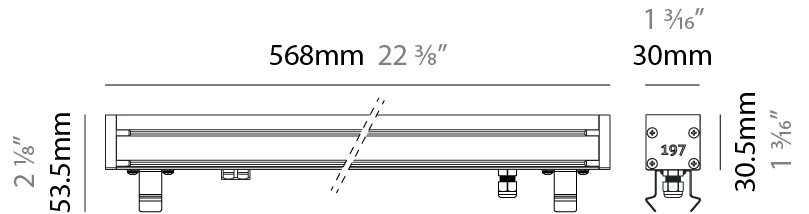

base number   Color   Lens
Temperature   Options

1. To build a product code in our configurator select the specify button on the base model # product page
2. To build a manual product code on this datasheet choose from the options listed below in blue font and add the suffix to the base model #

GENERAL

Series: Slash 30
Brand: Unonovesette
Division: Exterior
Mounting Type: Recessed
Mounting Location: In-Ground
Subcategory: Wallwash

PHYSICAL

Shape: Rectangle
Length (mm): 568
Length (in): 22 ³/₈"
Width (mm): 30
Width (in): 1 ³/₁₆"
Height (mm): 53.5
Height (in): 2 ¹/₈"
Light Distribution: Adjustable / Direct
Weight (kg): 0.46
Weight (lbs): 1.014
Diffuser: Extra clear tempered 6mm
Fixture Finish: ANA
Fixture Material: Extruded Aluminum
Cable Details: IP68 30cm Cable with Easy Lock system

ELECTRICAL

Lamp Type: LED
Input Wattage (W): 32
Total Output Wattage (W): 25
Dimming: Non-Dimmable
Driver Included: No
Driver Location: Remote
Driver Type: Constant Voltage - Universal
Driver Class: Class 2
Input Voltage (V): 120 - 277
Output Voltage (V): 24
Upon Request: Phase Dimming (120Vac only) / 0-10V Dimming

LED

Color Temperature (*K): 2200 / 2700 / 3000 / 4000
Max. Delivered Lumen (lm): 2280 (3000K)
CRI: >90 CRI
Lamp Life (hrs): 100000

OPTICAL

Optic*: 12 / 21 / 31 / 46 / 13x36
Adjustability: Tilt ±20°

RATINGS AND CERTIFICATIONS

Certified By: Certified for North American Standards
IP rating: IP67
IK Rating: IK06