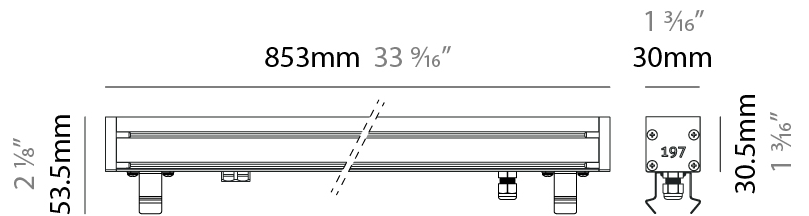

SLASH 30 RECESSED

E12I0052-

base number   Color   Lens
Temperature   Options

1. To build a product code in our configurator select the specify button on the base model # product page
2. To build a manual product code on this datasheet choose from the options listed below in blue font and add the suffix to the base model #

GENERAL

Series: Slash 30
Brand: Unonovesette
Division: Exterior
Mounting Type: Recessed
Mounting Location: In-Ground
Subcategory: Wallwash

PHYSICAL

Shape: Rectangle
Length (mm): 853
Length (in): 33 ³/₁₆
Width (mm): 30
Width (in): 1 ³/₁₆
Height (mm): 53.5
Height (in): 2 ¹/₈
Light Distribution: Adjustable / Direct
Diffuser: Extra clear tempered 6mm
Fixture Finish: ANA
Fixture Material: Extruded Aluminum
Cable Details: IP68 30cm Cable with Easy Lock system

ELECTRICAL

Lamp Type: LED
Input Wattage (W): 22.92
Total Output Wattage (W): 17.91
Dimming: Non-Dimmable
Driver Included: No
Driver Location: Remote
Driver Type: Constant Voltage - Universal
Driver Class: Class 2
Input Voltage (V): 120 - 277
Output Voltage (V): 24
Upon Request: Phase Dimming (120Vac only) / 0-10V Dimming

LED

Color Temperature (°K): 2200 / 2700 / 3000 / 4000
Max. Delivered Lumen (lm): 1890 (3000K)
CRI: >90 CRI
Lamp Life (hrs): 100000

OPTICAL

Optic°: 12 / 21 / 31 / 46 / 13x36
Adjustability: Tilt ±20°

RATINGS AND CERTIFICATIONS

Certified By: Certified for North American Standards
IP rating: IP67
IK Rating: IK06