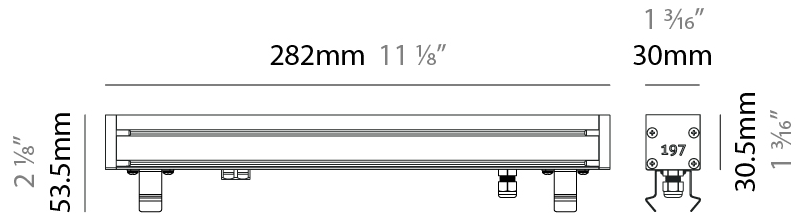

E12I0056-

base number   Color   Lens
Temperature   Options

1. To build a product code in our configurator select the specify button on the base model # product page
2. To build a manual product code on this datasheet choose from the options listed below in blue font and add the suffix to the base model #

GENERAL

Series: Slash 30
Brand: Unonovesette
Division: Exterior
Mounting Type: Recessed
Mounting Location: In-Ground
Subcategory: Wallwash

PHYSICAL

Shape: Rectangle
Length (mm): 282
Length (in): 11 ¹/₈
Width (mm): 30
Width (in): 1 ³/₁₆
Height (mm): 53.5
Height (in): 2 ¹/₈
Light Distribution: Adjustable / Direct
Weight (kg): 0.46
Weight (lbs): 1.014
Diffuser: Extra clear tempered 6mm
Fixture Finish: ANA
Fixture Material: Extruded Aluminum
Cable Details: IP68 30cm Cable with Easy Lock system

ELECTRICAL

Lamp Type: LED
Input Wattage (W): 4.18
Total Output Wattage (W): 3.27
Dimming: Non-Dimmable
Driver Included: No
Driver Location: Remote
Driver Type: Constant Voltage - Universal
Driver Class: Class 2
Input Voltage (V): 120 - 277
Output Voltage (V): 24
Upon Request: Phase Dimming (120Vac only) / 0-10V Dimming

LED

Color Temperature (*K): 2200 / 2700 / 3000 / 4000
Max. Delivered Lumen (lm): 315 (3000K)
CRI: >90 CRI
Lamp Life (hrs): 100000

OPTICAL

Optic°: 12 / 21 / 31 / 46 / 13x36
Adjustability: Tilt ±20°

RATINGS AND CERTIFICATIONS

Certified By: Certified for North American Standards
IP rating: IP67
IK Rating: IK06