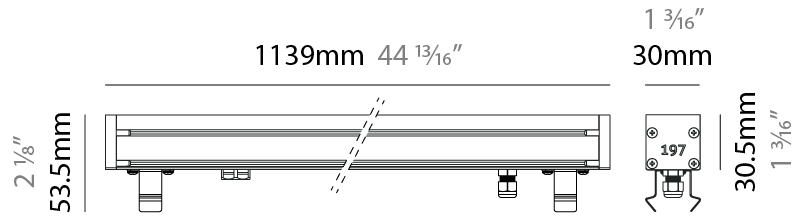

SLASH 30 RECESSED

E12I0054-

base number   Color   Lens
Temperature   Options

1. To build a product code in our configurator select the specify button on the base model # product page
2. To build a manual product code on this datasheet choose from the options listed below in blue font and add the suffix to the base model #

GENERAL

Series: Slash 30
Brand: Unonovesette
Division: Exterior
Mounting Type: Recessed
Mounting Location: In-Ground
Subcategory: Wallwash

PHYSICAL

Shape: Rectangle
Length (mm): 1139
Length (in): 44 ¹³/₁₆
Width (mm): 30
Width (in): 1 ³/₁₆
Height (mm): 53.5
Height (in): 2 ¹/₈
Light Distribution: Adjustable / Direct
Diffuser: Extra clear tempered 6mm
Fixture Finish: ANA
Fixture Material: Extruded Aluminum
Cable Details: IP68 30cm Cable with Easy Lock system

ELECTRICAL

Lamp Type: LED
Input Wattage (W): 30.5
Total Output Wattage (W): 23.88
Dimming: Non-Dimmable
Driver Included: No
Driver Location: Remote
Driver Type: Constant Voltage - Universal
Driver Class: Class 2
Input Voltage (V): 120 - 277
Output Voltage (V): 24
Upon Request: Phase Dimming (120Vac only) / 0-10V Dimming

LED

Color Temperature (°K): 2200 / 2700 / 3000 / 4000
Max. Delivered Lumen (lm): 2520 (3000K)
CRI: >90 CRI
Lamp Life (hrs): 100000

OPTICAL

Optic°: 12 / 21 / 31 / 46 / 13x36
Adjustability: Tilt ±20°

RATINGS AND CERTIFICATIONS

Certified By: Certified for North American Standards
IP rating: IP67
IK Rating: IK06