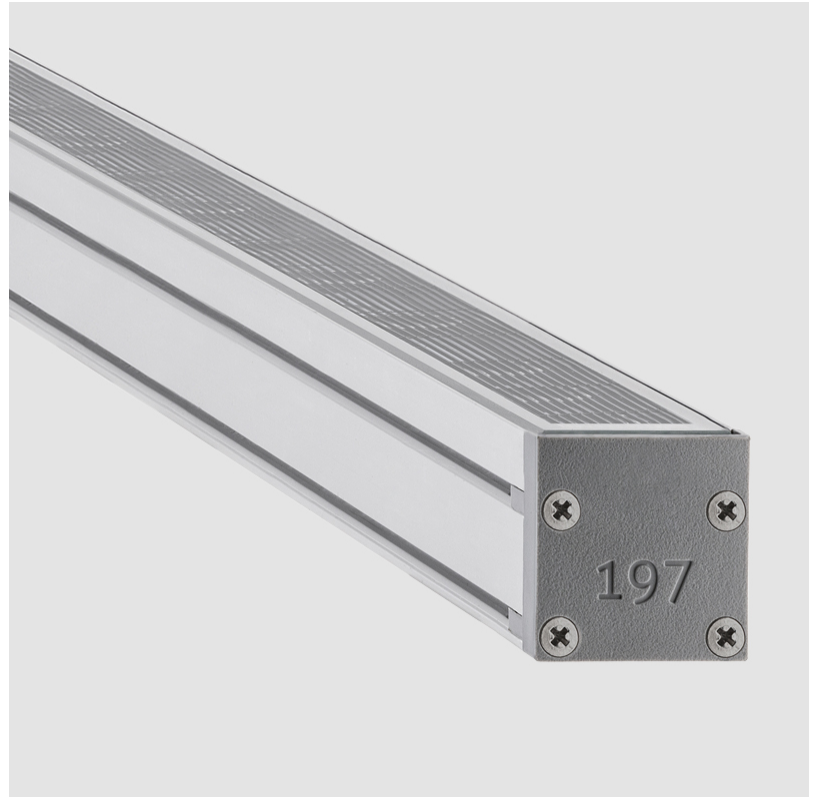

E12I0059-

base number   Color   Lens
Temperature   Options

1. To build a product code in our configurator select the specify button on the base model # product page
2. To build a manual product code on this datasheet choose from the options listed below in blue font and add the suffix to the base model #

GENERAL

Series: Slash 30
Brand: Unonovesette
Division: Exterior
Mounting Type: Recessed
Mounting Location: In-Ground
Subcategory: Wallwash

PHYSICAL

Shape: Rectangle
Length (mm): 568
Length (in): 22 ³/₈"
Width (mm): 30
Width (in): 1 ³/₁₆"
Height (mm): 53.5
Height (in): 2 ¹/₈"
Light Distribution: Adjustable / Direct
Weight (kg): 0.46
Weight (lbs): 1.014
Diffuser: Extra clear tempered 6mm
Fixture Finish: ANA
Fixture Material: Extruded Aluminum
Cable Details: IP68 30cm Cable with Easy Lock system

ELECTRICAL

Lamp Type: LED
Input Wattage (W): 16.95
Total Output Wattage (W): 13.24
Dimming: Non-Dimmable
Driver Included: No
Driver Location: Remote
Driver Type: Constant Voltage - Universal
Driver Class: Class 2
Input Voltage (V): 120 - 277
Output Voltage (V): 24
Upon Request: Phase Dimming (120Vac only) / 0-10V Dimming

LED

Color Temperature (*K): 2200 / 2700 / 3000 / 4000
Max. Delivered Lumen (lm): 1140 (3000K)
CRI: >90 CRI
Lamp Life (hrs): 100000

OPTICAL

Optic°: 12 / 21 / 31 / 46 / 13x36
Adjustability: Tilt ±20°

RATINGS AND CERTIFICATIONS

Certified By: Certified for North American Standards
IP rating: IP67
IK Rating: IK06